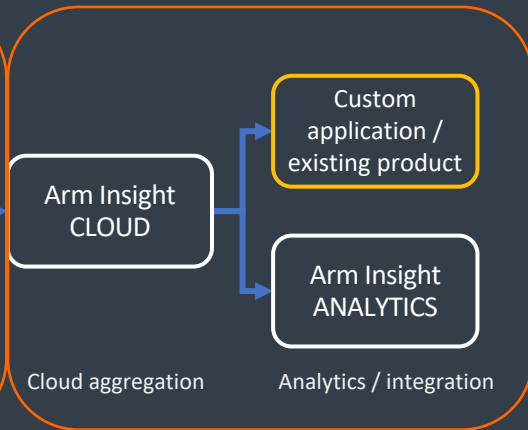

PPE - Facemask Compliance Detection

Ensure PPE compliance with real-time mask detection and notifications

>>> Mask detected. PPE compliant.
>>> Sending notification.

Net4 Localised Solution

Net4 Enterprise Integration

Detects whether people are wearing facemasks correctly, covering nose and mouth.

Local vision processing ensures privacy and individual anonymity.

Provides local feedback using simple icons showing compliance and non-compliance.

Monitor historic compliance across multiple units and sites.

Handwashing Compliance Detection

Ensure Handwashing and sanitiser usage compliance with real-time detection and notifications

Detects whether people are correctly washing/sanitising their hands.

Local vision processing ensures privacy and individual anonymity.

Provides local feedback using simple icons showing compliance and non-compliance.

Monitor historic compliance across multiple units and sites.