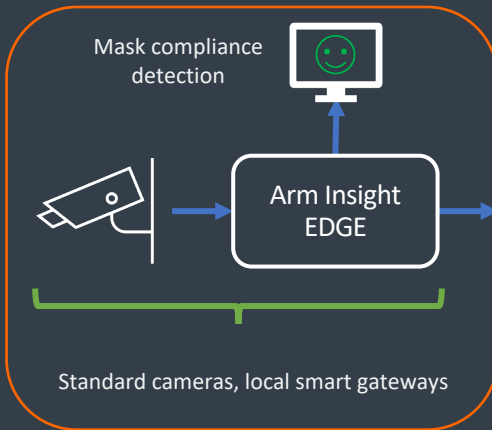

PPE - Facemask Compliance Detection

Ensure PPE compliance with real-time mask detection and notifications

>>> Mask detected. PPE compliant.
>>> Sending notification.

Net4 Localised Solution

Net4 Enterprise Integration

Detects whether people are wearing facemasks correctly, covering nose and mouth.

Local vision processing ensures privacy and individual anonymity.

Provides local feedback using simple icons showing compliance and non-compliance.

Monitor historic compliance across multiple units and sites.

Handwashing Compliance Detection

Ensure Handwashing and sanitiser usage compliance with real-time detection and notifications

Detects whether people are correctly washing/sanitising their hands.

Local vision processing ensures privacy and individual anonymity.

Provides local feedback using simple icons showing compliance and non-compliance.

Monitor historic compliance across multiple units and sites.