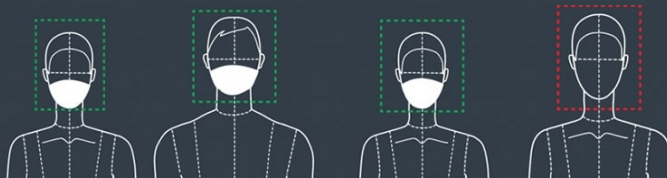

PPE - Facemask Compliance Detection

Ensure PPE compliance with real-time mask detection and notifications

>>> Mask detected. PPE compliant.
>>> Sending notification.

Net4 Localised Solution

Net4 Enterprise Integration

Detects whether people are wearing facemasks correctly, covering nose and mouth.

Local vision processing ensures privacy and individual anonymity.

Provides local feedback using simple icons showing compliance and non-compliance.

Monitor historic compliance across multiple units and sites.

Handwashing Compliance Detection

Ensure Handwashing and sanitiser usage compliance with real-time detection and notifications

Detects whether people are correctly washing/sanitising their hands.

Local vision processing ensures privacy and individual anonymity.

Provides local feedback using simple icons showing compliance and non-compliance.

Monitor historic compliance across multiple units and sites.