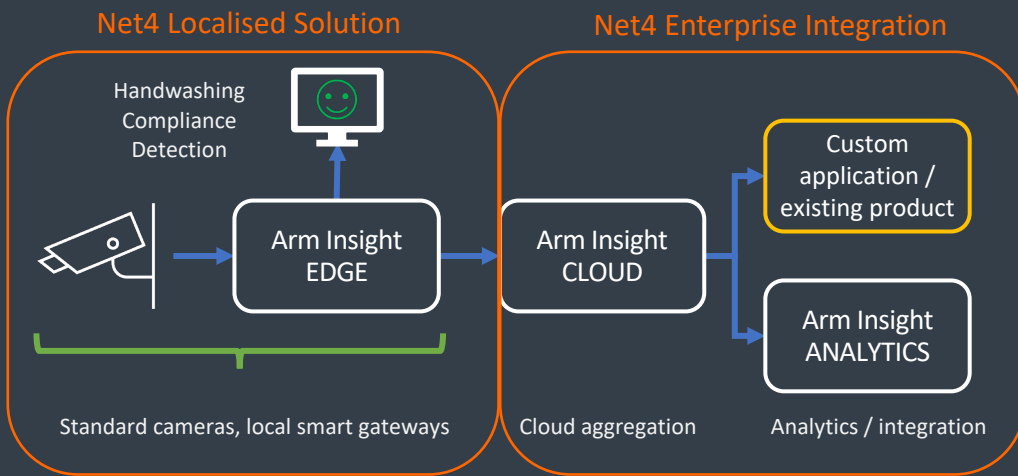

PPE - Facemask Compliance Detection

Ensure PPE compliance with real-time mask detection and notifications

>>> Mask detected. PPE compliant.
>>> Sending notification.

Net4 Localised Solution

Net4 Enterprise Integration

Detects whether people are wearing facemasks correctly, covering nose and mouth.

Local vision processing ensures privacy and individual anonymity.

Provides local feedback using simple icons showing compliance and non-compliance.

Monitor historic compliance across multiple units and sites.

Handwashing Compliance Detection

Ensure Handwashing and sanitiser usage compliance with real-time detection and notifications

Detects whether people are correctly washing/sanitising their hands.

Local vision processing ensures privacy and individual anonymity.

Provides local feedback using simple icons showing compliance and non-compliance.

Monitor historic compliance across multiple units and sites.